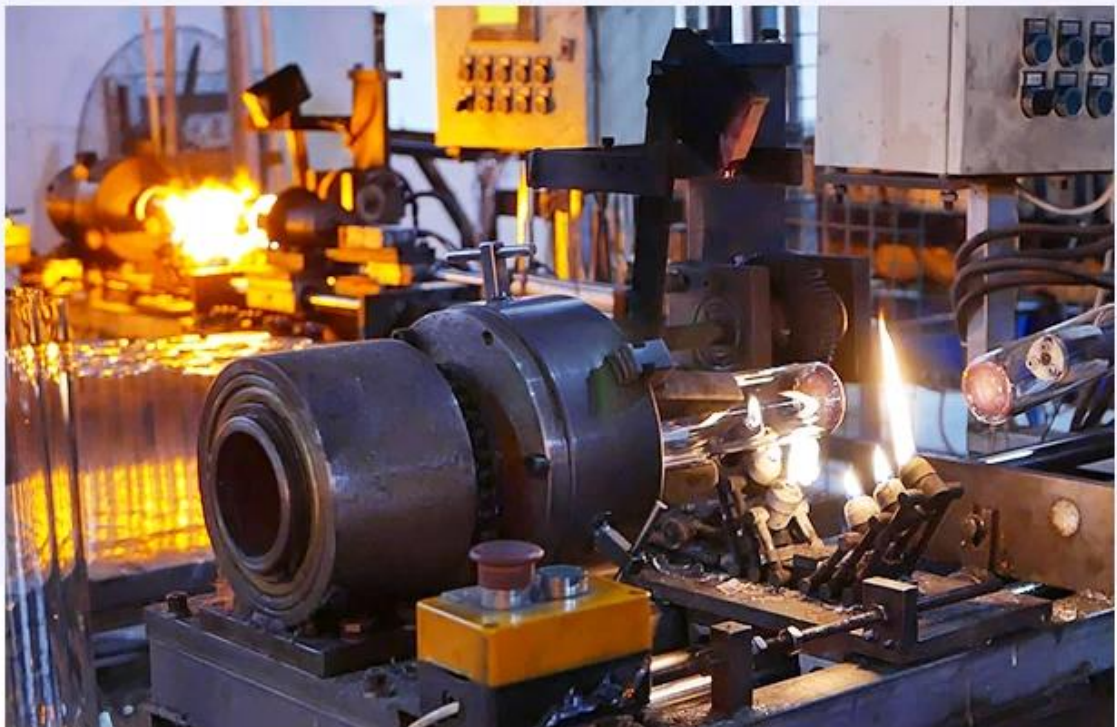

CHRISTMAS ETC

Umboniso womzi-mveliso

FACTORY

There are about 20000 square meters in our factory which was built in 1992 year; Superior quality and high efficiency can be guaranteed.

Inkqubo yeCraft

PROCESS CRAFTS