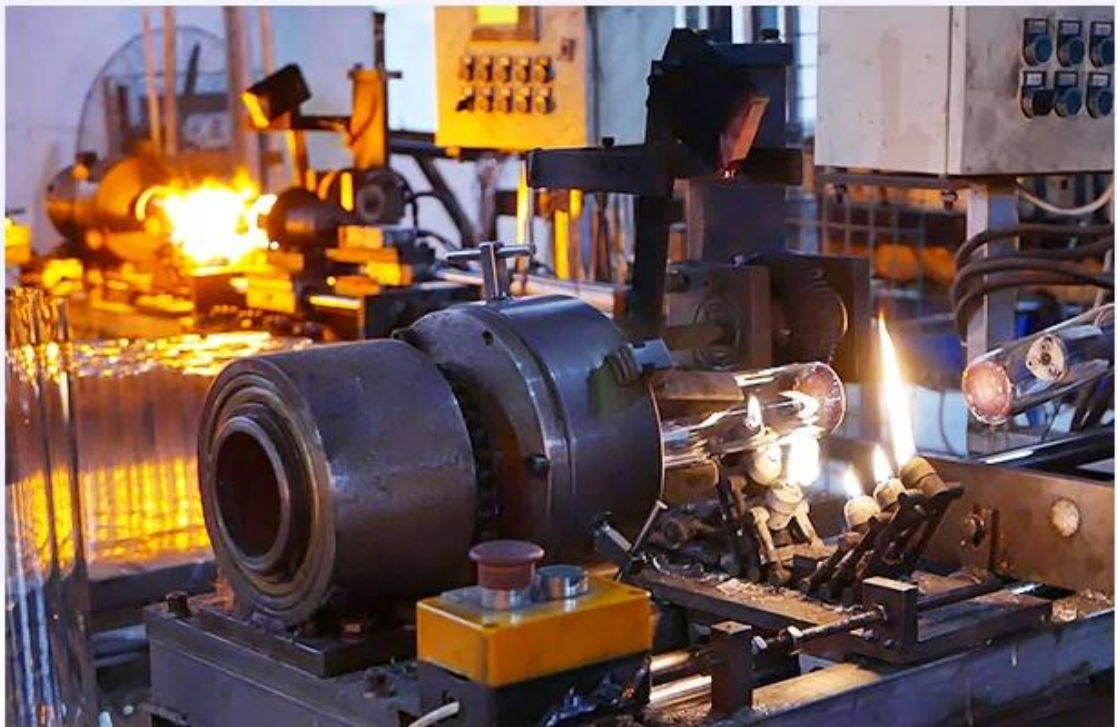

CHRISTMAS ETC

Umboniso womzi-mveliso

FACTORY

There are about 20000 square meters in our factory which was built in 1992 year; Superior quality and high efficiency can be guaranteed.

Inkqubo yezandla

PROCESS CRAFTS