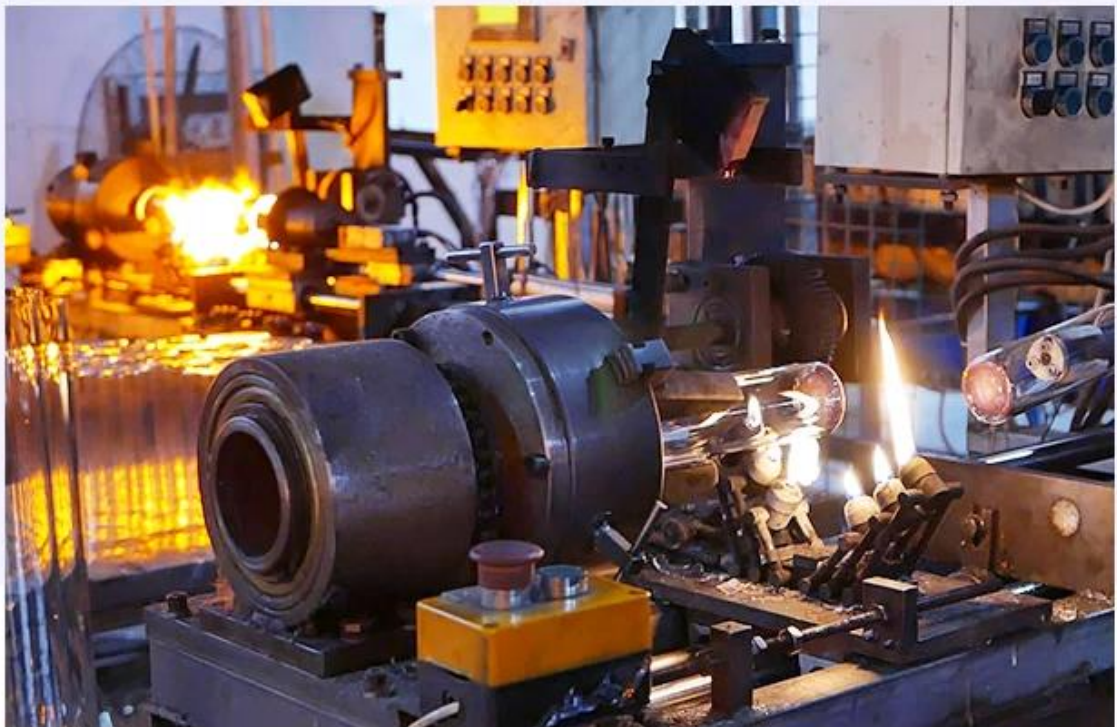

CHRISTMAS ETC

Фабрично шоу

FACTORY

There are about 20000 square meters in our factory which was built in 1992 year; Superior quality and high efficiency can be guaranteed.

Процесни занаяти

PROCESS CRAFTS

1、 Raw Material